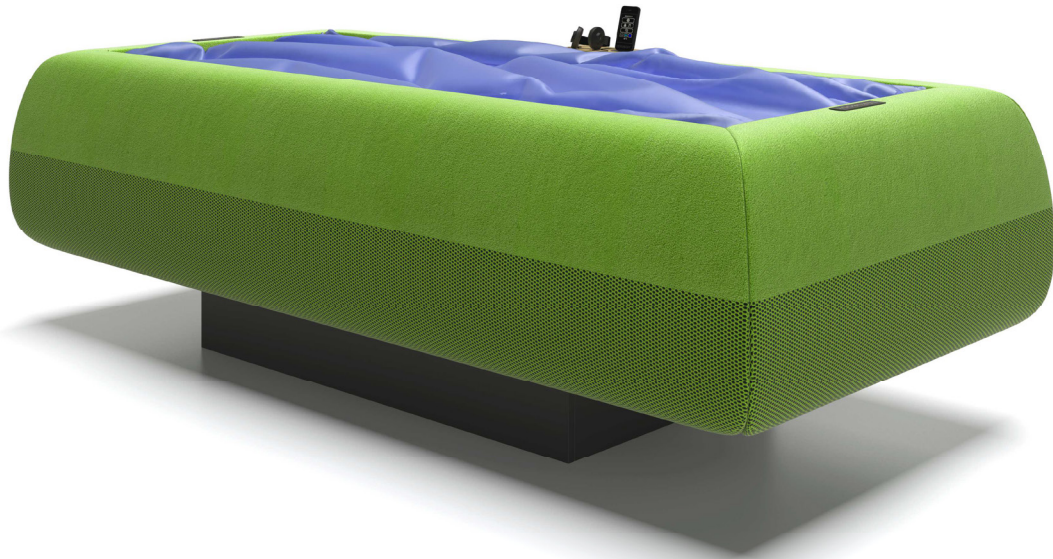

DATA SHEET

ZEROBODY DRY FLOAT PRO

PRODUCT TECHNICAL SPECIFICATIONS	02
COVERING	03 - 04
STANDARD FEATURES	05
SOFTWARE FUNCTIONS	05
LAYOUT	06

PRODUCT TECHNICAL SPECIFICATIONS

	CE version	ETL US version
Dimensions [cm]/[in]	232 w x 112 d x 74 h	91,33 w x 44,09 d x 29,13 h
	257 w x 112 d x 74 h (XL version)	101 w x 44,09 d x 29,13 h (XL version)
Voltage	230 Vac 1P+N+PE	208 Vac
Max consumption [W] [A]	2500 / 10,86	1850 / 9,5
Frequency [Hz]	50/60	60
Structure	Stainless steel tank clad in soft padding	
Lighting	Perimeter warm white led light bars	
Maximum load [Kg]/[lb]	130	286
Net weight [Kg]/[lb]	200	440
	230 (XL version)	507 (XL version)
Operating weight [Kg]/[lb]	600	1322
	690 (XL version)	1521
Water capacity [lt]/[gal]	400	105
	460 (XL version)	121 (XL version)
Water change	Annual and/or depending on source chemical-physical properties	
Heating system	Resistive	
Water heating time	2 °C/h	35 °F/h
Requirements for installation	Electrical power supply with earthed plug	
Connections	For the North American (ETL North America) connection only to a GFCI (ground-fault-circuit- interrupter) through electric cable AWG 14 (minimum recommended)	

Sky Eco-Leather

CD5 - Green Apple

BE4 - Smoke Grey

F84 - Chocolate Brown

FD5 - Dove Grey

GB5 - Azure

G78 - Dark Blue

HA4 - Navy Blue

Membrane	Waterproof, anti-mould and antibacterial transparent polyurethane cover – with or without RGB led lights option
RGB led colour rotation	RGB led lights with colour selection and colour rotation Please note: this option includes the transparent version of the waterproof, anti-mould and antibacterial PU membrane
Headset	Removable Provided with touch-screen display
Touch-Screen Display	Mounted on rotatable base on shelf, non-removable. It accesses the software to manage all Zerobody functions.
Shelf	Installed on side panel, non-removable, base to use touch-screen display