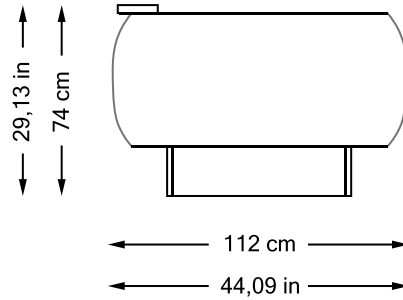

LAYOUT

Front view

Side view