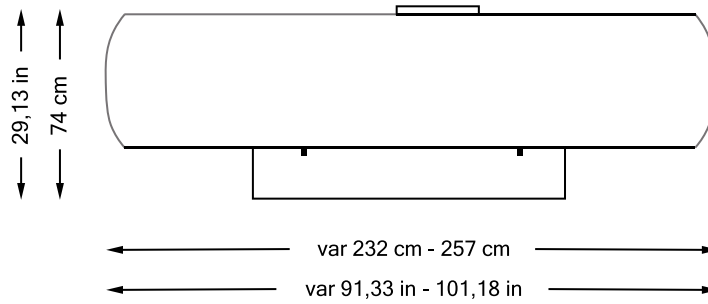

LAYOUT

The Starpool products listed here are compliant with the required European standards. Starpool reserves the right to change/adjust technical and dimensional information without prior notice. If the purchaser intends to install the Starpool products in countries outside the EU where different standards from the European CE apply, the purchaser is obliged to inform Starpool of the additional requirements.

All technical data reported here are an estimate of the consumption, calculated on the default settings defined by Starpool.