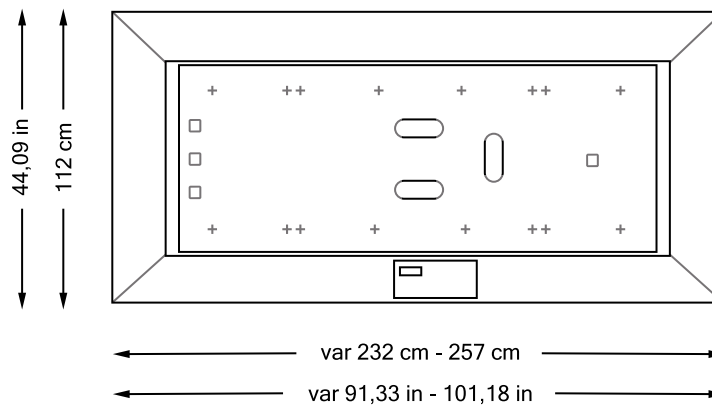

DATA SHEET

ZEROBODY DRY FLOAT PRO

PRODUCT TECHNICAL SPECIFICATIONS	02
COVERING	03 - 04
STANDARD FEATURES	05
SOFTWARE FUNCTIONS	05
LAYOUT	06

PRODUCT TECHNICAL SPECIFICATIONS

	CE version	ETL US version
Dimensions [cm]/[in]	232 w x 112 d x 74 h	91,33 w x 44,09 d x 29,13 h
	257 w x 112 d x 74 h (XL version)	101 w x 44,09 d x 29,13 h (XL version)
Voltage	230 Vac 1P+N+PE	208 Vac
Max consumption [W] [A]	2500 / 10,86	1850 / 9,5
Frequency [Hz]	50/60	60
Structure	Stainless steel tank clad in soft padding	
Lighting	Perimeter warm white led light bars	
Maximum load [Kg]/[lb]	130	286
Net weight [Kg]/[lb]	200	440
	230 (XL version)	507 (XL version)
Operating weight [Kg]/[lb]	600	1322
	690 (XL version)	1521
Water capacity [lt]/[gal]	400	105
	460 (XL version)	121 (XL version)
Water change	Annual and/or depending on source chemical-physical properties	
Heating system	Resistive	
Water heating time	2 °C/h	35 °F/h
Requirements for installation	Electrical power supply with earthed plug	
Connections	For the North American (ETL North America) connection only to a GFCI (ground-fault-circuit- interrupter) through electric cable AWG 14 (minimum recommended)	

LAYOUT

Front view

Side view

Plan

The Starpool products listed here are compliant with the required European standards. Starpool reserves the right to change/adjust technical and dimensional information without prior notice. If the purchaser intends to install the Starpool products in countries outside the EU where different standards from the European CE apply, the purchaser is obliged to inform Starpool of the additional requirements.